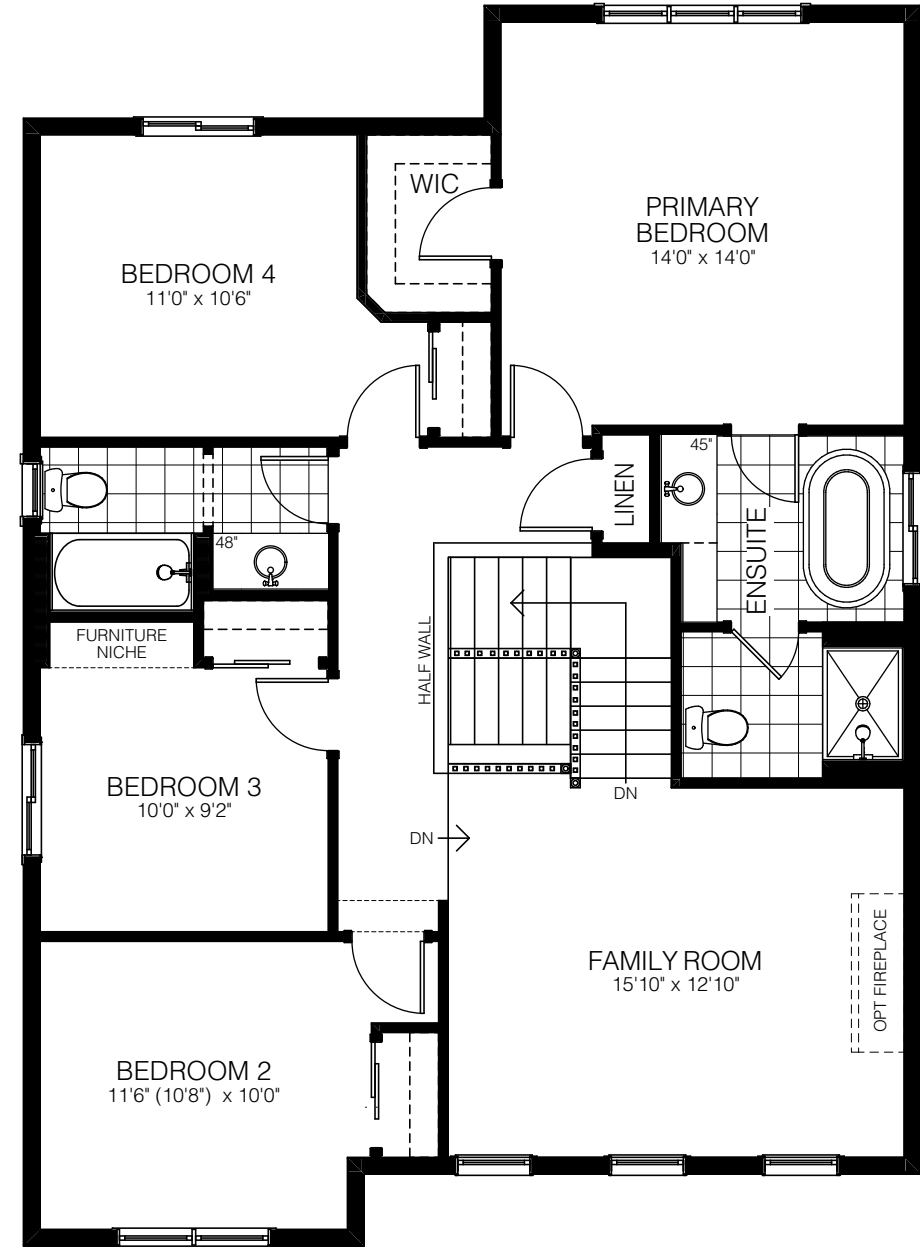

MAIN FLOOR ELEV. A

MAIN FLOOR ELEV. B

MAIN FLOOR ELEV. M

SECOND FLOOR ELEV. A
16 sq.ft. OPEN TO BELOW

SECOND FLOOR ELEV. B
16 sq.ft. OPEN TO BELOW

SECOND FLOOR ELEV. M
16 sq.ft. OPEN TO BELOW

BASEMENT

OPTIONAL 3 BEDROOM
SECOND FLOOR UPGRADE
16 sq.ft. OPEN TO BELOW

AURORA | 40'

2195 SQ. FT. ELEVATION A • 2206 SQ.FT. ELEVATION B • 2253 SQ.FT. ELEVATION M