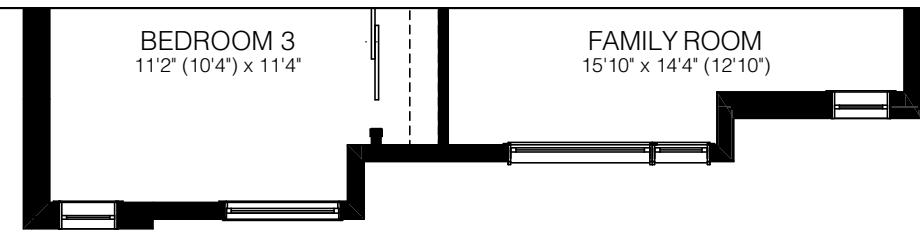

MAIN FLOOR ELEV. A

MAIN FLOOR ELEV. B

MAIN FLOOR ELEV. M

SECOND FLOOR ELEV. A
16 sq.ft. OPEN TO BELOW

SECOND FLOOR ELEV. B
16 sq.ft. OPEN TO BELOW

SECOND FLOOR ELEV. M
16 sq.ft. OPEN TO BELOW

BASEMENT

OPTIONAL 3 BEDROOM
SECOND FLOOR UPGRADE
16 sq.ft. OPEN TO BELOW

AURORA | 40'

2195 SQ. FT. ELEVATION A • 2206 SQ.FT. ELEVATION B • 2253 SQ.FT. ELEVATION M