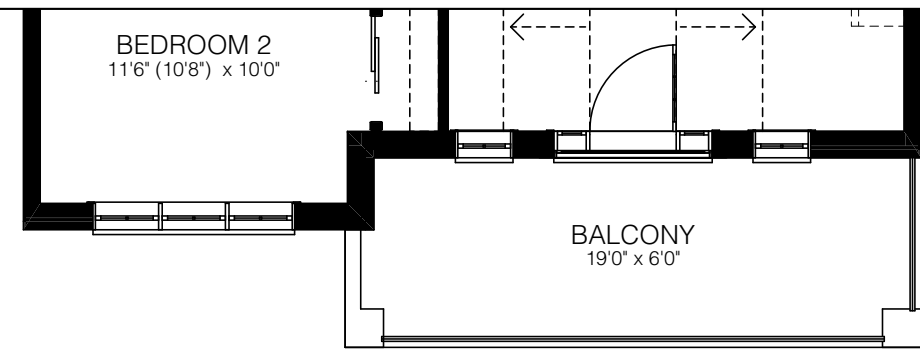

MAIN FLOOR ELEV. A

MAIN FLOOR ELEV. B

MAIN FLOOR ELEV. M

SECOND FLOOR ELEV. A
16 sq.ft. OPEN TO BELOW

SECOND FLOOR ELEV. B
16 sq.ft. OPEN TO BELOW

SECOND FLOOR ELEV. M
16 sq.ft. OPEN TO BELOW

BASEMENT

OPTIONAL 3 BEDROOM
SECOND FLOOR UPGRADE
16 sq.ft. OPEN TO BELOW

AURORA | 40'

2195 SQ. FT. ELEVATION A • 2206 SQ.FT. ELEVATION B • 2253 SQ.FT. ELEVATION M