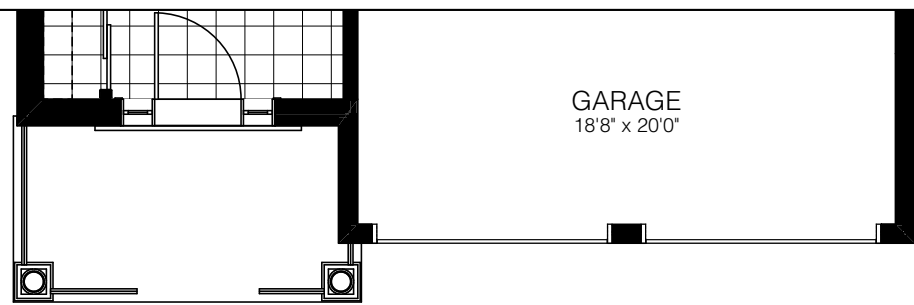

MAIN FLOOR ELEV. A

MAIN FLOOR ELEV. B

MAIN FLOOR ELEV. M

SECOND FLOOR ELEV. A
16 sq.ft. OPEN TO BELOW

SECOND FLOOR ELEV. B
16 sq.ft. OPEN TO BELOW

SECOND FLOOR ELEV. M
16 sq.ft. OPEN TO BELOW

BASEMENT

OPTIONAL 3 BEDROOM
SECOND FLOOR UPGRADE
16 sq.ft. OPEN TO BELOW

AURORA | 40'

2195 SQ. FT. ELEVATION A • 2206 SQ.FT. ELEVATION B • 2253 SQ.FT. ELEVATION M