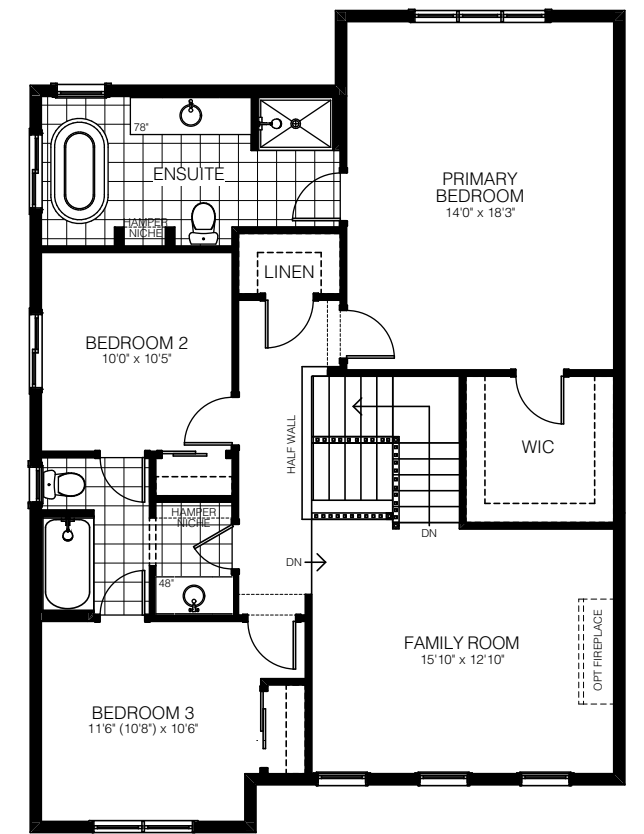

MAIN FLOOR ELEV. A

MAIN FLOOR ELEV. B

MAIN FLOOR ELEV. M

SECOND FLOOR ELEV. A
16 sq.ft. OPEN TO BELOW

SECOND FLOOR ELEV. B
16 sq.ft. OPEN TO BELOW

SECOND FLOOR ELEV. M
16 sq.ft. OPEN TO BELOW

BASEMENT

OPTIONAL 3 BEDROOM
SECOND FLOOR UPGRADE
16 sq.ft. OPEN TO BELOW

AURORA | 40'

2195 SQ. FT. ELEVATION A • 2206 SQ.FT. ELEVATION B • 2253 SQ.FT. ELEVATION M