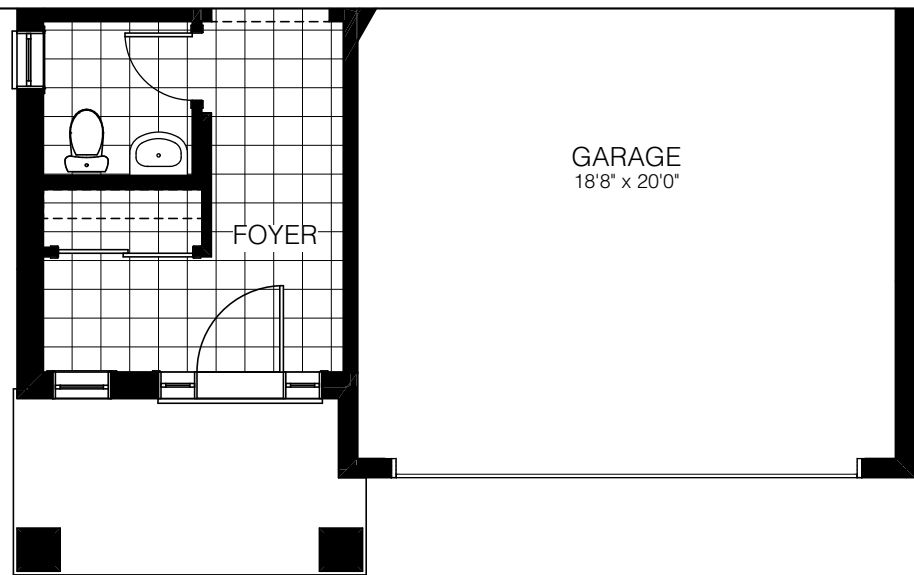

MAIN FLOOR ELEV. A

MAIN FLOOR ELEV. B

MAIN FLOOR ELEV. M

SECOND FLOOR ELEV. A
16 sq.ft. OPEN TO BELOW

SECOND FLOOR ELEV. B
16 sq.ft. OPEN TO BELOW

SECOND FLOOR ELEV. M
16 sq.ft. OPEN TO BELOW

BASEMENT

OPTIONAL 3 BEDROOM
SECOND FLOOR UPGRADE
16 sq.ft. OPEN TO BELOW

AURORA | 40'

2195 SQ. FT. ELEVATION A • 2206 SQ.FT. ELEVATION B • 2253 SQ.FT. ELEVATION M