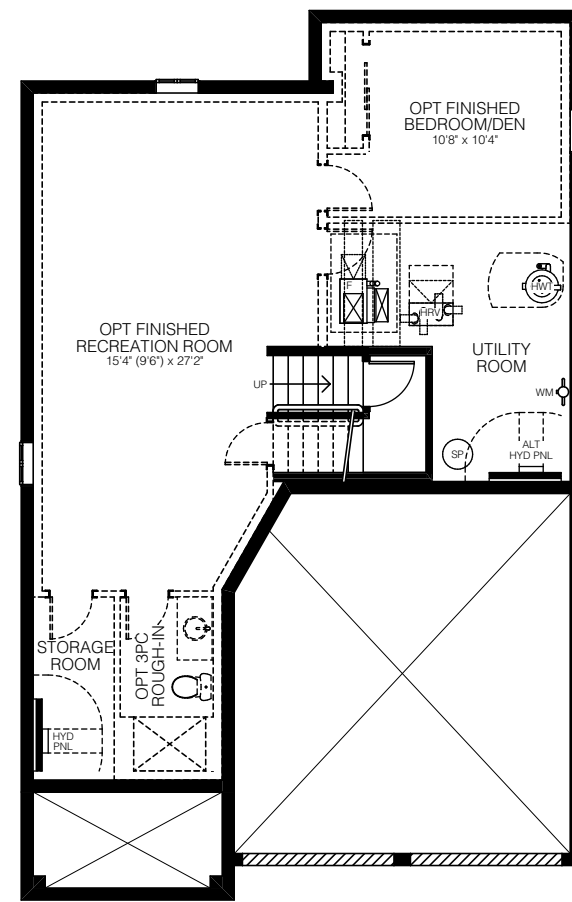

MAIN FLOOR ELEV. A

MAIN FLOOR ELEV. B

MAIN FLOOR ELEV. M

SECOND FLOOR ELEV. A
16 sq.ft. OPEN TO BELOW

SECOND FLOOR ELEV. B
16 sq.ft. OPEN TO BELOW

SECOND FLOOR ELEV. M
16 sq.ft. OPEN TO BELOW

BASEMENT

OPTIONAL 3 BEDROOM
SECOND FLOOR UPGRADE
16 sq.ft. OPEN TO BELOW

AURORA | 40'

2195 SQ. FT. ELEVATION A • 2206 SQ.FT. ELEVATION B • 2253 SQ.FT. ELEVATION M